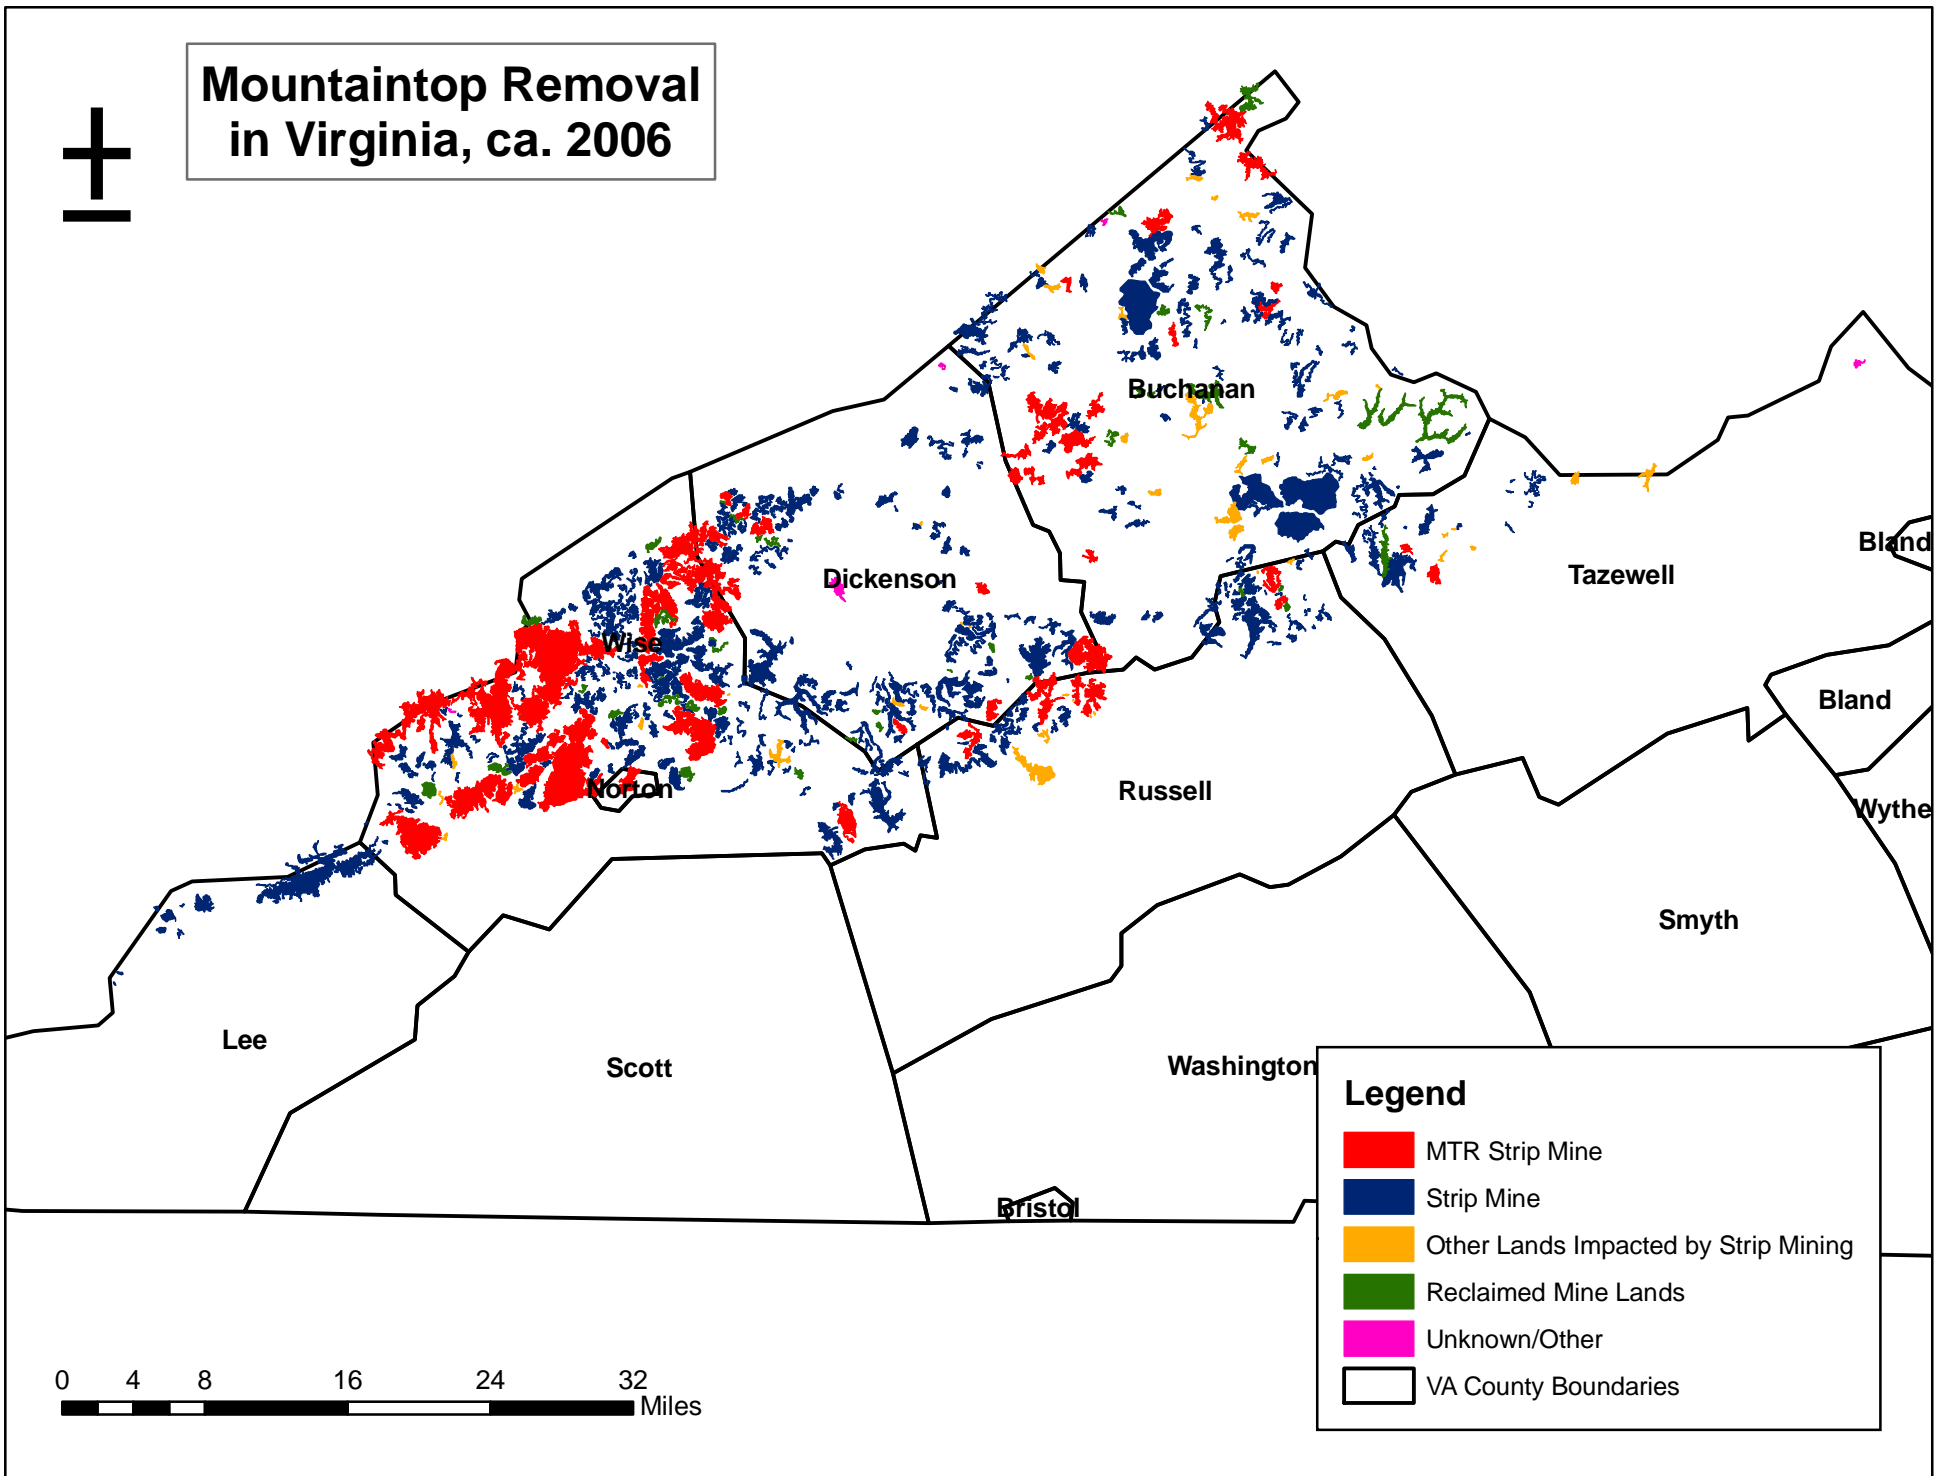

# Mountaintop Removal in Virginia, ca. 2006

0 4 8 16 24 32 Miles

**Legend**

- MTR Strip Mine
- Strip Mine
- Other Lands Impacted by Strip Mining
- Reclaimed Mine Lands
- Unknown/Other
- VA County Boundaries